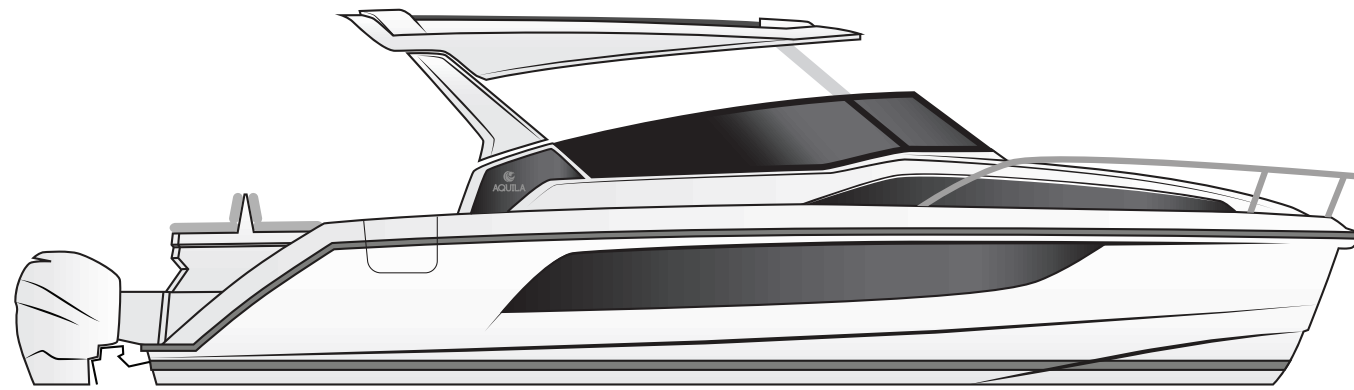

36

36 SPORT POWER CATAMARAN

36

SPORT POWER CATAMARAN

Distinctly different with a design that bridges the divide between highly functional, recreational day-boats and luxury sport yachts, the Aquila 36 Sport Power Catamaran features details and quality that are astounding.

Discover all the possibilities from exciting aquatic activities to carefree journeys visiting exciting destinations.

AQUILA 36 SPORT POWER CATAMARAN

Boarding Ladder

**COMFORTABLE.
PLENTIFUL.
SPACIOUS.**

AQUILA 36 SPORT POWER CATAMARAN

Built-in Cup Holders

Top-Stitched Upholstery

Custom Stainless Railings

**DISTINCTIVE.
EXPERIENCED.
APPEALING.**

AQUILA 36 SPORT POWER CATAMARAN

SPECIFICATIONS

Length overall w/ swim platform excl anchor roller	10.96 M / 36' 0"
Hull length	9.94 M / 32' 7"
Beam overall	4.45 M / 14' 7"
Length of waterline	9.3 M / 30' 6"
Height above waterline w/ hard top (excludes electrics and electronics)	3.05 M / 10' 0"
Hull draft with outboards up	60 CM / 2' 0"
Displacement dry	6,700 KG / 14,770 LB
Fully loaded displacement	8,800 KG / 19,400 LB
Optional fully enclosed version add	400 KG / 880 LB
CE certification	B:8, C:18, D:26
Propulsion	

GRAY

MOCHA

36

MAIN DECK

CABIN

With over 40 years of manufacturing experience and the collaboration of multiple award-winning firms and designers, Aquila Power Catamarans is the recognized leader for innovation, quality and performance in this growing category of pleasure boats.