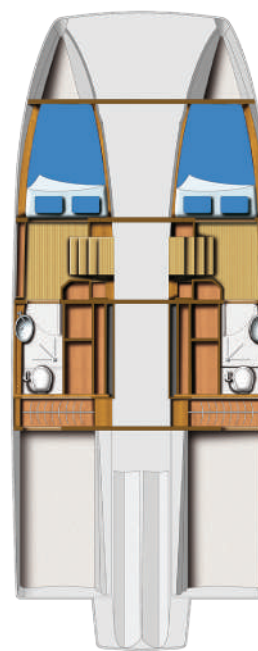

Discover all the possibilities from exciting aquatic activities to carefree journeys visiting exciting destinations.

AQUILA 36 SPORT POWER CATAMARAN

Boarding Ladder

**COMFORTABLE.
PLENTIFUL.
SPACIOUS.**

AQUILA 36 SPORT POWER CATAMARAN

**POWERFUL.
EXHILARATING.
FASCINATING.**

AQUILA 36 SPORT POWER CATAMARAN

Optional Cocktop and Refrigerator

Spacious Head Area

MOMENTS that take our
breath *Away.*

Matching Port and Starboard Cabins

AQUILA 36 SPORT POWER CATAMARAN

Built-in Cup Holders

Top-Stitched Upholstery

Custom Stainless Railings

**DISTINCTIVE.
EXPERIENCED.
APPEALING.**

AQUILA 36 SPORT POWER CATAMARAN

SPECIFICATIONS

Length overall w/ swim platform excl anchor roller	10.96 M / 36' 0"
Hull length	9.94 M / 32' 7"
Beam overall	4.45 M / 14' 7"
Length of waterline	9.3 M / 30' 6"
Height above waterline w/ hard top (excludes electrics and electronics)	3.05 M / 10' 0"
Hull draft with outboards up	60 CM / 2' 0"
Displacement dry	6,700 KG / 14,770 LB
Fully loaded displacement	8,800 KG / 19,400 LB
Optional fully enclosed version add	400 KG / 880 LB
CE certification	B:8, C:18, D:26
Propulsion	

GRAY

MOCHA

36

MAIN DECK

CABIN

With over 40 years of manufacturing experience and the collaboration of multiple award-winning firms and designers, Aquila Power Catamarans is the recognized leader for innovation, quality and performance in this growing category of pleasure boats.