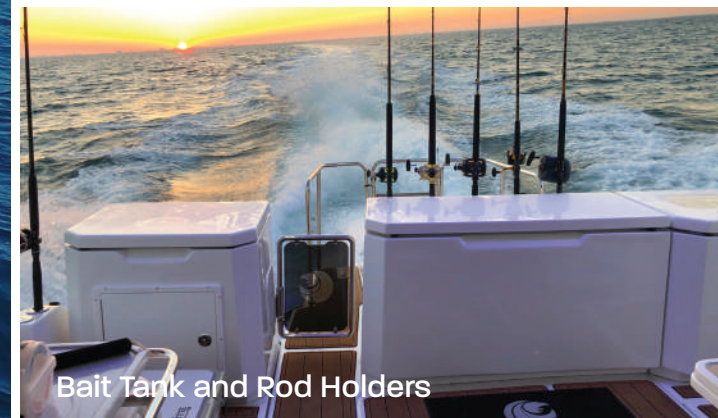

Large Dash Area